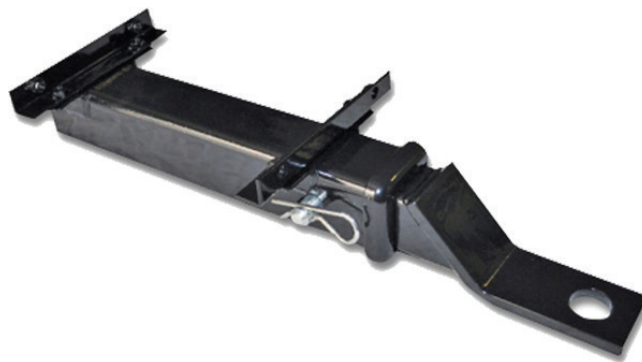

SINGLE GRAB HANDLE

Mount this single grab handle anywhere along the top, made of textured armor powder coat with soft grip handle for comfort and durability

03-111
\$35.95
MSRP

TRAILER HITCHES

GENESIS TRAILER HITCH

Pull what you need with this rounded trailer hitch for the MadJax Genesis rear seat kit

01-067
\$169.95
MSRP

MACH3 TRAILER HITCH

Pull what you need with this rounded trailer hitch for the GTW Mach3 rear seat kit