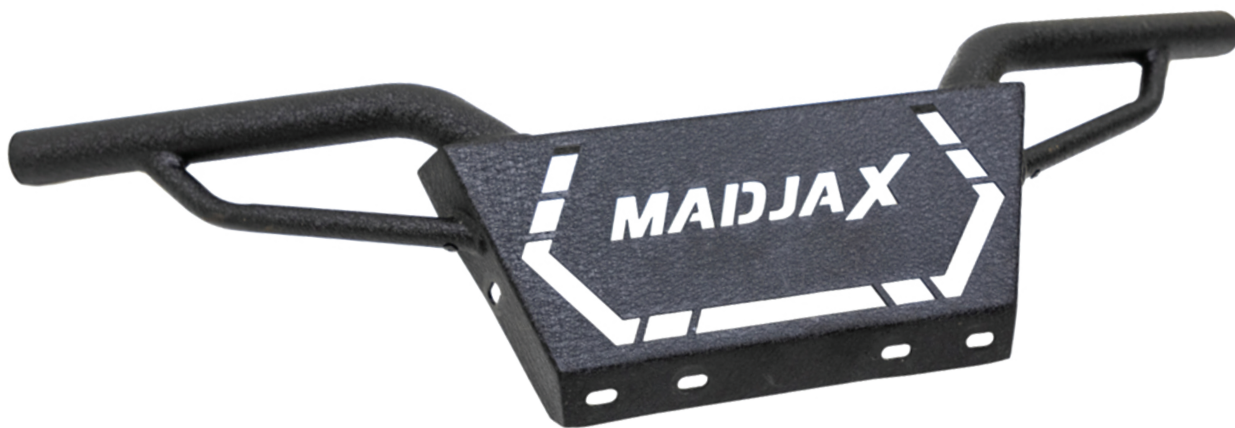

STEPS

NERF BARS

Make getting in and out of your golf cart a breeze with nerf bars that run along the body of the vehicle

14-026
\$549.95
MSRP

SIDE STEP

Add a small side step to make climbing in easier without changing your golf cart's aesthetic

01-078
\$91.95
MSRP

FENDER FLARES

Protect your cart from mud and debris

03-156

\$318.95
MSRP

BRUSH GUARD

BRUSHGUARD

Protect the front of your cart with the exclusively designed armor coated brush guard

14-036
\$459.95
MSRP

EXTERIOR ACCESSORIES

GRAB HANDLES

TRIPLE TRACK GRAB HANDLE

A durable armor powder coat finish protects this grab handle set, while the soft grip handle keeps users comfortable

03-154
\$94.95
MSRP

SINGLE GRAB HANDLE

Mount this single grab handle anywhere along the top, made of textured armor powder coat with soft grip handle for comfort and durability

03-111
\$35.95
MSRP

TRAILER HITCHES

GENESIS TRAILER HITCH