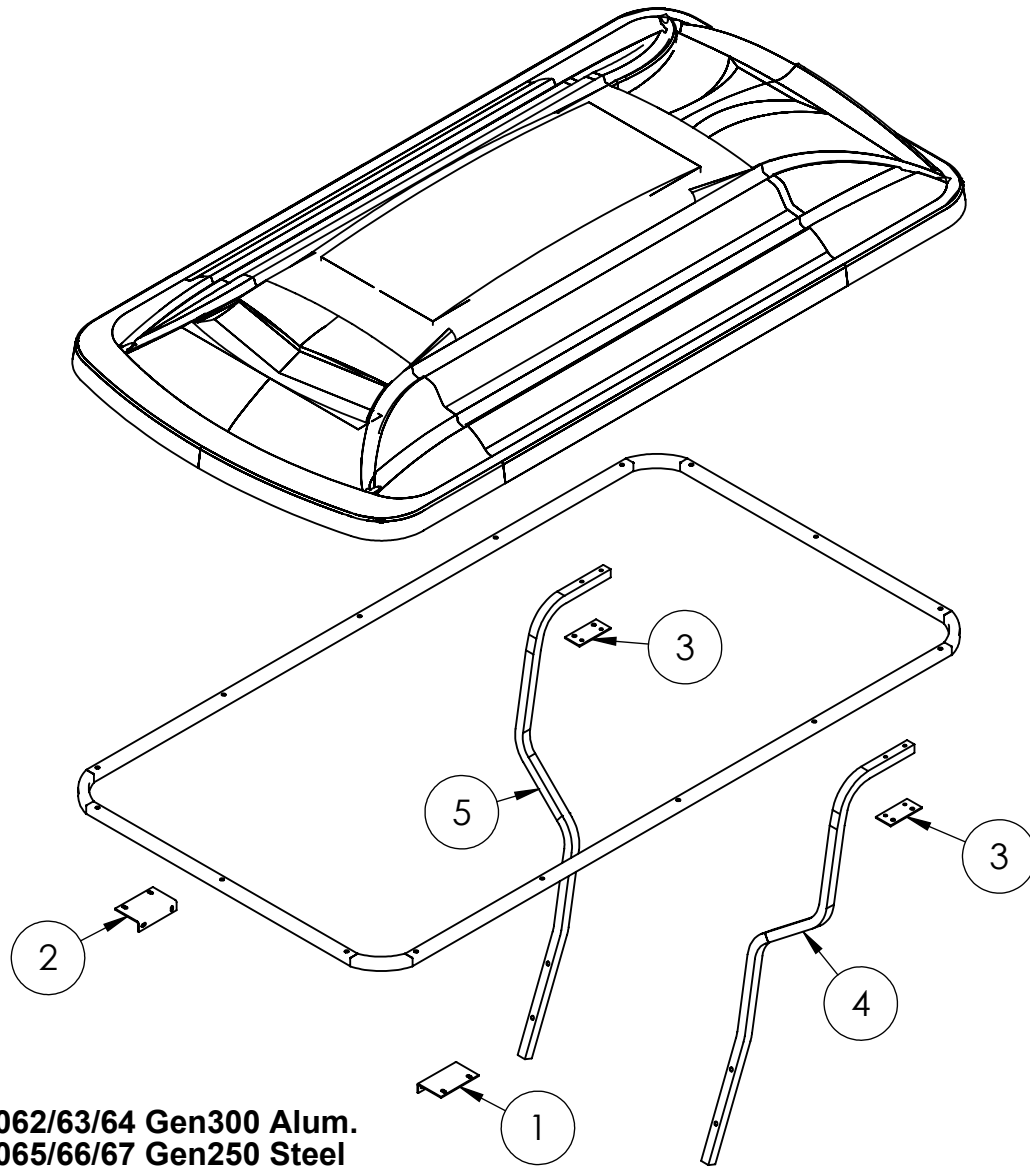

EXTENDED TOP KIT FOR YAMAHA DRIVE w/ GENESIS300/250 SEATS

WARRANTY PARTS EXPLODED VIEW DIAGRAM

26-062/63/64 Gen300 Alum.
26-065/66/67 Gen250 Steel

EXTENDED TOP KIT FOR YAMAHA DRIVE GENESIS300/250			
ITEM #	DESCRIPTION	PART #	QTY
1	PREC/DRIVE Front Bracket (Driver Side) ALUMINUM or PREC/DRIVE Front Bracket (Driver Side) STEEL	W26-1-1 W26-1-2	1
2	PREC/DRIVE Front Bracket (Pass Side) ALUMINUM or PREC/DRIVE Front Bracket (Pass side) STEEL	W26-1-3 W26-1-4	1
3	Universal Rear Bracket ALUMINUM or Universal Rear Bracket STEEL	W26-100 W26-101	2
4	DRIVE Strut (Driver Side) ALUMINUM or DRIVE Strut (Driver Side) STEEL	W26-5-3 W26-5-4	1
5	DRIVE Strut (Pass Side) ALUMINUM or DRIVE Strut (Pass Side) STEEL	W26-5-5 W26-5-6	1
6	Hardware Pack (Not Shown in Diagram)	W26-103	1