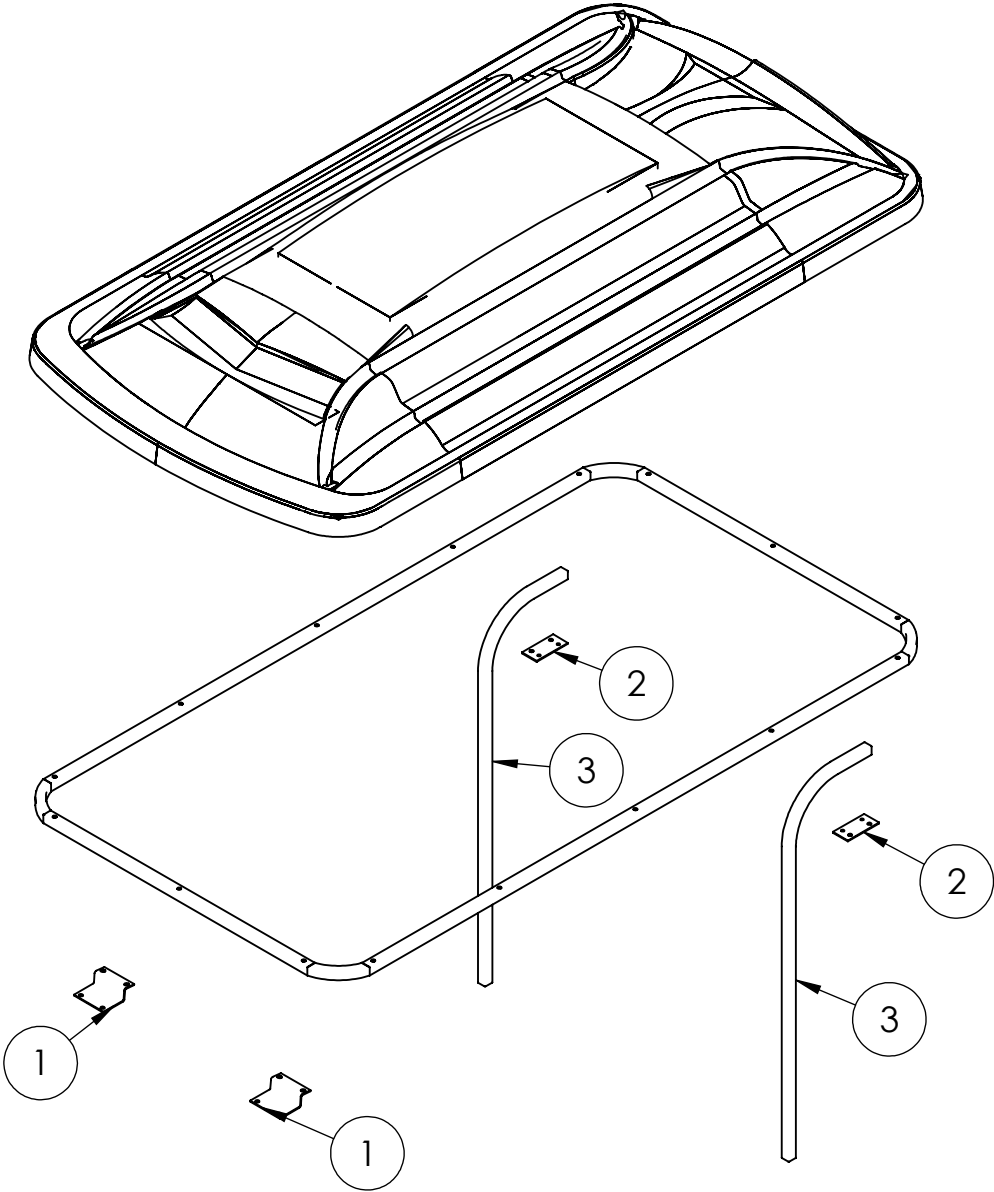

**EXTENDED TOP KIT FOR E-Z-GO RXV  
w/ GENESIS150 SEAT**

**WARRANTY PARTS  
EXPLODED VIEW DIAGRAM**

**26-029/30/31 Gen150 Steel**

<b>EXTENDED TOP KIT FOR E-Z-GO RXV GENESIS150</b>			
<b>ITEM #</b>	<b>DESCRIPTION</b>	<b>PART #</b>	<b>QTY</b>
1	RXV Front Bracket STEEL	W26-4-2	2
2	Universal Rear Bracket STEEL	W26-101	2
3	Candy Cane Strut STEEL	W26-105	2
4	Hardware Pack (Not Shown in Diagram)	W26-103	1