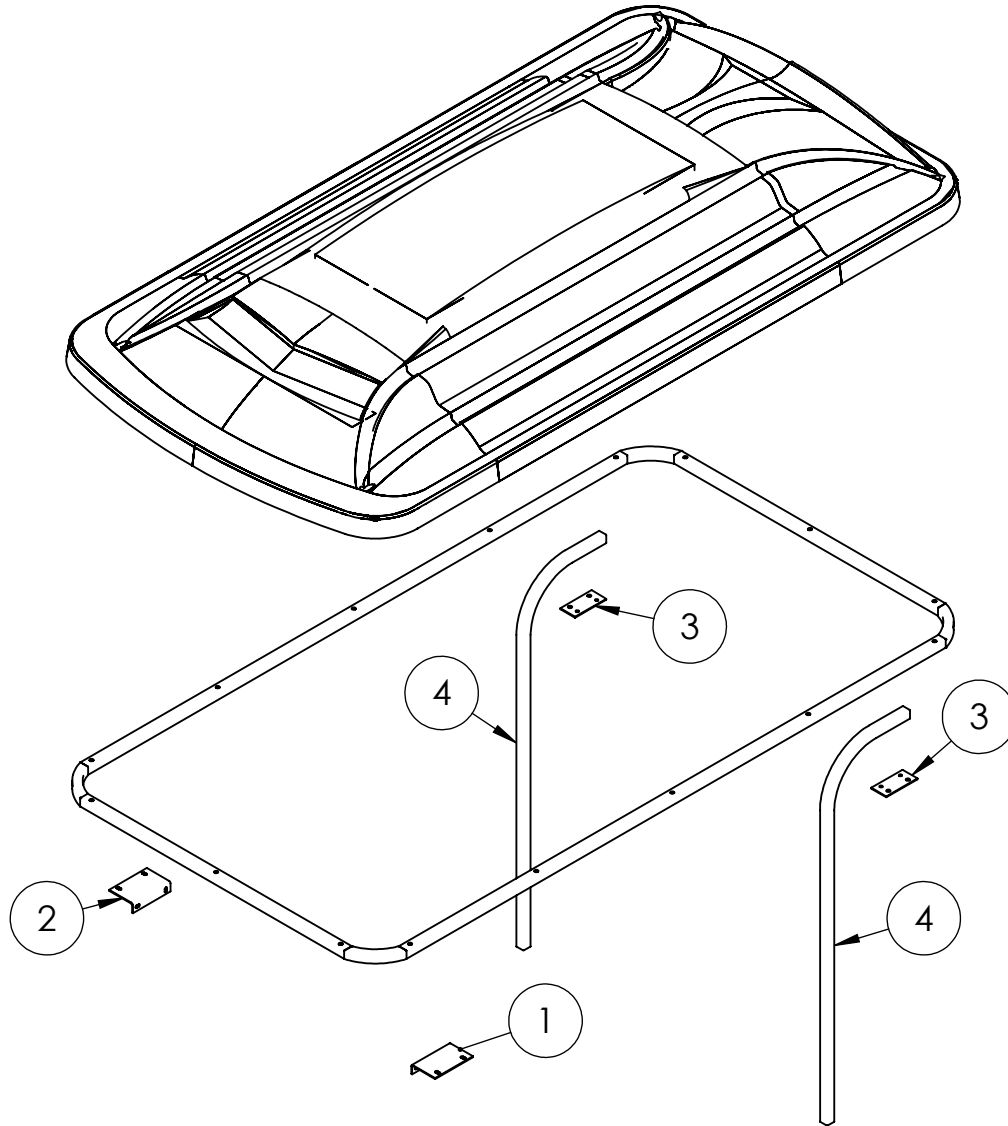

**EXTENDED TOP KIT FOR CLUB CAR PRECEDENT
w/ GENESIS150 SEAT**

**WARRANTY PARTS
EXPLODED VIEW DIAGRAM**

26-020/21/22 Gen150 Alum.
26-023/24/25 Gen150 Steel

EXTENDED TOP KIT FOR CLUB CAR PRECEDENT GENESIS150			
ITEM #	DESCRIPTION	PART #	QTY
1	PREC/DRIVE Front Bracket (Driver Side) ALUMINUM or PREC/DRIVE Front Bracket (Driver Side) STEEL	W26-1-1 W26-1-2	1
2	PREC/DRIVE Front Bracket (Pass Side) ALUMINUM or PREC/DRIVE Front Bracket (Pass Side) STEEL	W26-1-3 W26-1-4	1
3	Universal Rear Brackets ALUMINUM or Universal Rear Brackets STEEL	W26-100 W26-101	2
4	Candy Cane Strut ALUMINUM or Candy Cane Strut STEEL	W26-104 W26-105	2
5	Hardware Pack (Not Shown in Diagram)	W26-103	1