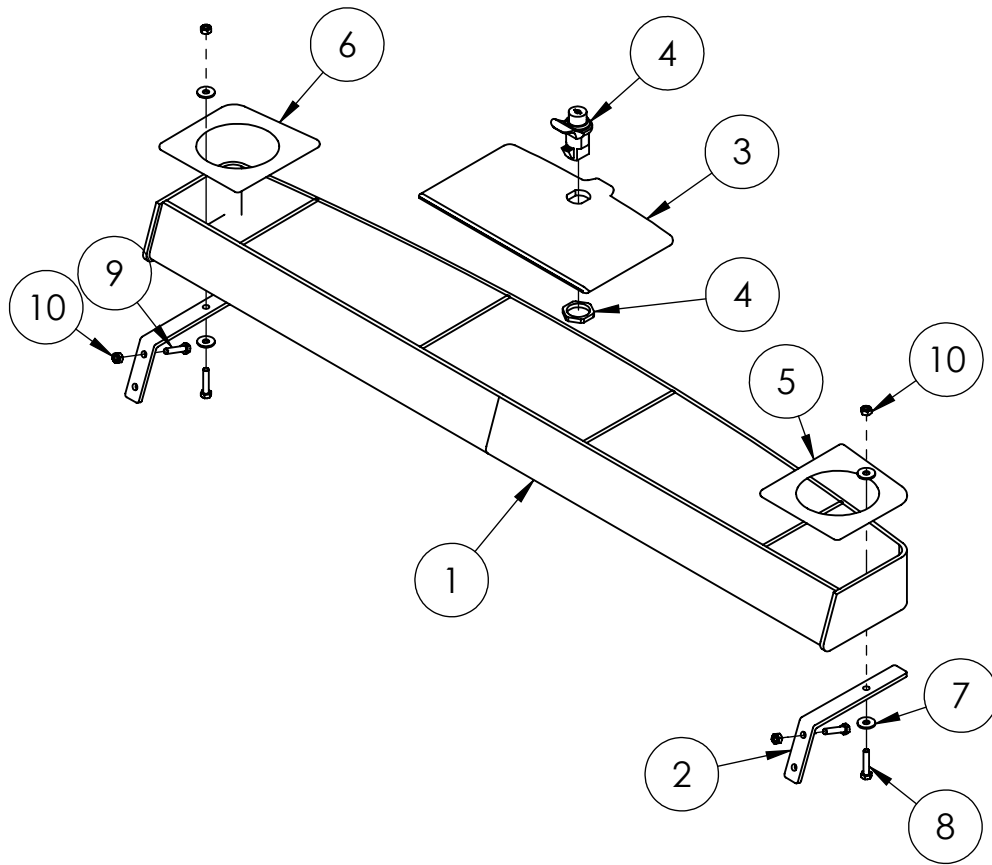

23-009 - TXT ACRYLIC DASH CONSOLE (BLACK)
23-010 - TXT ACRYLIC DASH CONSOLE (BLACK w/ CARBON)

**WARRANTY PARTS
EXPLODED VIEW DIAGRAM**

TXT ACRYLIC DASH CONSOLE - 23-009 (BLK) / 23-010 (BLK w/ CARBON)			
ITEM NO.	DESCRIPTION	PART NO.	QTY.
1	TXT Dash Console (Black)		1
	TXT Dash Console (Black w/ Carbon)		
2	TXT dash bracket	W23-9-2	2
3	Console Lid (Black)	W23-5-2	1
	Console Lid (Black w/ Carbon)	W23-6-2	
4	Universal Lock & Nut	W23-5-4	1
5	Cup Holder Lid - Driver Side (Black)	W23-5-6	1
	Cup Holder Lid - Driver Side (Black w/ Carbon)	W23-6-6	
6	Cup Holder Lid - Pass Side (Black)	W23-5-7	1
	Cup Holder Lid - Pass Side (Black w/ Carbon)	W23-6-7	
	Hardware Pack	W23-5-5	1
7	Plain washer, 6 mm, regular		4
8	Hex Bolt M6 x 20		2
9	Hex Bolt M6 x 25		2
10	Hex Nut M6		4
	M3X8 Screws		24
	Hinges for Lids		6