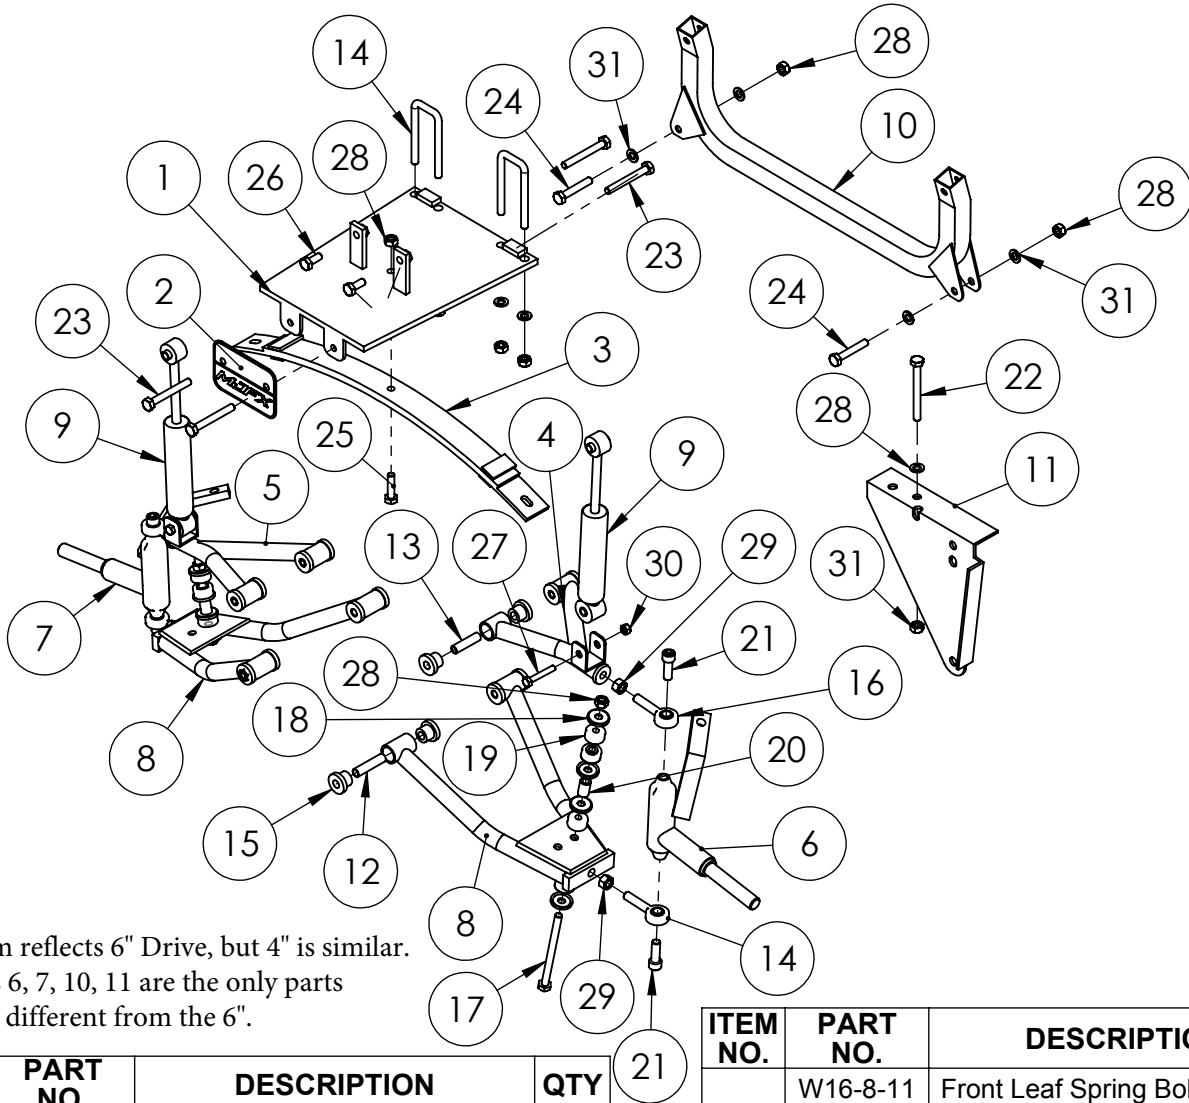

**16-008 - MADJAX 4" A-ARM LIFT KIT FOR YAMAHA DRIVE
WARRANTY PARTS
EXPLODED VIEW DIAGRAM**

Note:
Diagram reflects 6" Drive, but 4" is similar.
Item #'s 6, 7, 10, 11 are the only parts
that are different from the 6".

ITEM NO.	PART NO.	DESCRIPTION	QTY
1	W16-16-1	Drive Front Main Bracket	1
2	W16-5-3	Drive MJFX Logo Plate	1
3	W16-5-4	Drive Front Leaf Spring	1
4	W16-5-5	Drive Upper A-Arm (Left)	1
5	W16-5-6	Drive Upper A-Arm (Right)	1
6	W16-7-1	4"-Drive Front Spindle (Left)	1
7	W16-7-2	4"-Drive Front Spindle (Right)	1
8	W16-5-9	Drive Lower Control Arm	2
9	W16-5-10	Drive Shock	2
10	W16-7-3	Drive Rear Upper Suspension Mounting Bracket	1
11	W16-7-4	Rear Swaybar Mounting Bracket	1
12	W16-8-6	55mm Bolt Sleeve	4
13	W16-8-9	48.5mm Bolt Sleeve	4
14	W16-5-13	U-Bolt 58.5mm x 110mm	2
15	W16-8-1	Upper A-Arm/Lower Control Arm Bushing	16
16	W16-8-3	Heim Joint	4

ITEM NO.	PART NO.	DESCRIPTION	QTY
	W16-8-11	Front Leaf Spring Bolt Assy 6.0	2
17		M10x140 Hex Head Bolt	1
18		Bushing Cap	4
19		Bushing	4
20		25mm Bolt Sleeve	1
28		M10 Locking Nut	1
	W16-5-1	Drive Lift Kit Hardware Pack	1
21	W16-8-13	M12x35 Hex Socket Cap Bolt	4
22		M10x100 Hex Head Bolt	1
23		M10x80 Hex Head Bolt	4
24		M10x60 Hex Head Bolt	2
25		M10x40 Hex Head Bolt	2
26		M10x25 Hex Head Bolt	2
27		M8x50 Hex Head Bolt	1
28		M10 Locking Nut	7
29		M12 Nut	6
30		M8 Locking Nut	1
31		M10x20 Flat Washer	5