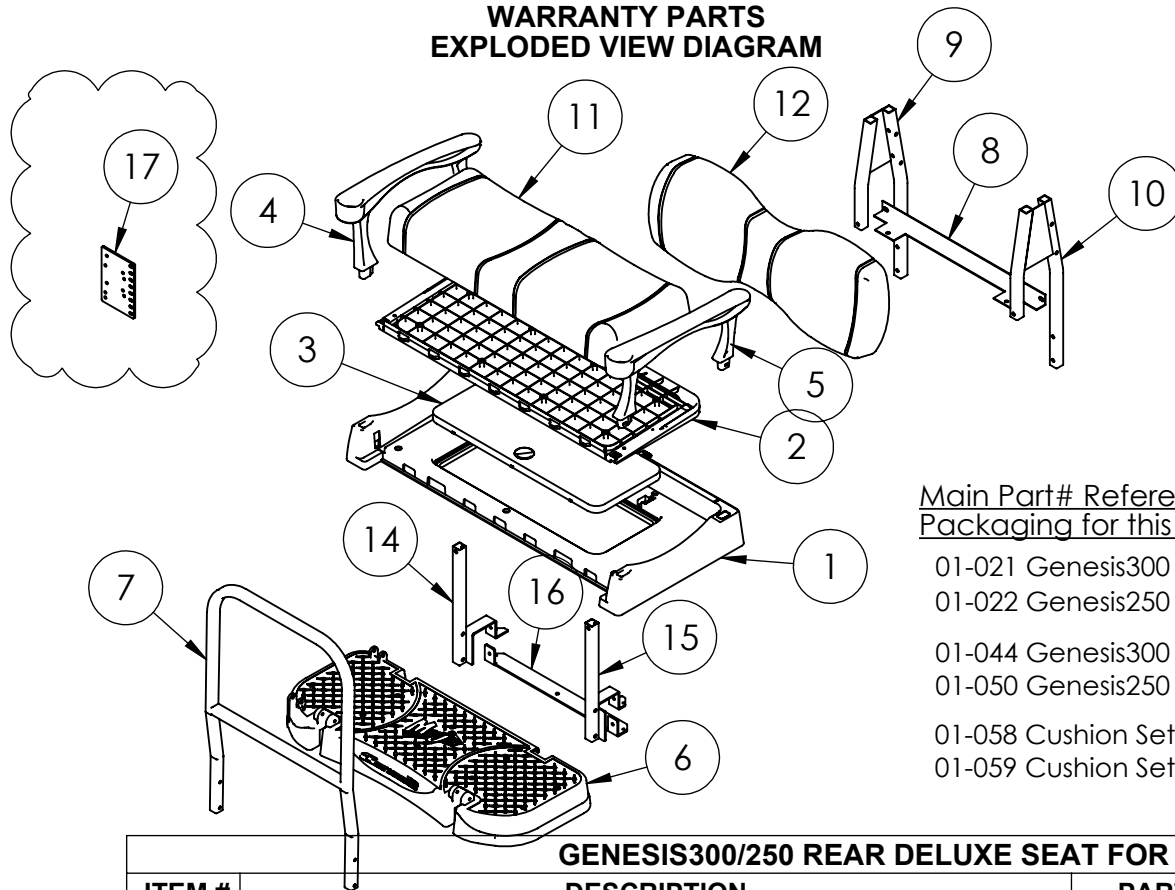

GENESIS 300/250 REAR DELUXE SEAT FOR E-Z-GO RXV

WARRANTY PARTS EXPLODED VIEW DIAGRAM

Main Part# References by Packaging for this Assembly:

01-021 Genesis300 Box-1

01-022 Genesis250 Box-1

01-044 Genesis300 Box-2

01-050 Genesis250 Box-2

01-058 Cushion Set - Sandstone

01-059 Cushion Set - Oyster

GENESIS300/250 REAR DELUXE SEAT FOR E-Z-GO RXV

ITEM #	DESCRIPTION	PART #	QTY
1	Main Poly Frame (Genesis300 - Aluminum)	W01-9-107	1
	or Main Poly Frame (Genesis250 - Steel)	W01-9-1	
2	Flip Poly Frame	W01-9-2	1
3	Seat Door	W01-9-106	1
4	Armrest - Driver Side	W01-9-4	1
5	Armrest - Pass Side	W01-9-5	1
6	Foot Plate (Genesis300 - Aluminum)	W01-9-105	1
	or Foot Plate (Genesis250 - Steel)	W01-9-6	
7	RXV Grab Bar (Genesis300 - Aluminum)	W01-9-73	1
	or RXV Grab Bar (Genesis250 - Steel)	W01-9-83	
8	RXV Main Base Bracket (Genesis300 - Aluminum)	W01-9-39	1
	or RXV Main Base Bracket (Genesis250 - Steel)	W01-9-40	
9	RXV Main Bracket - Driver Side (Genesis300 - Aluminum)	W01-9-41	1
	or RXV Main Bracket - Driver Side (Genesis250 - Steel)	W01-9-42	
10	RXV Main Bracket - Pass Side (Genesis300 - Aluminum)	W01-9-43	1
	or RXV Main Bracket - Pass Side (Genesis250 - Steel)	W01-9-44	
11	RXV Seat Bottom Cushion - Sandstone	W01-9-45	1
	or RXV Seat Bottom Cushion - Oyster	W01-9-46	
12	RXV Seat Back Cushion - Sandstone	W01-9-47	1
	or RXV Seat Back Cushion - Oyster	W01-9-48	
13	Hardware Pack - RXV (Not Shown in Diagram)	W01-9-103	1
14	RXV Foot Plate Mounting Bar Bracket - Driver (Genesis300 - Aluminum)	W01-9-13	1
	or RXV Foot Plate Mounting Bar Bracket - Driver (Genesis250 - Steel)	W01-9-14	
15	RXV Foot Plate Mounting Bar Bracket - Pass. (Genesis300 - Aluminum)	W01-9-15	1
	or RXV Foot Plate Mounting Bar Bracket - Pass. (Genesis250 - Steel)	W01-9-16	
16	RXV Foot Plate Base Bracket (Genesis300 - Aluminum)	W01-9-17	1
	or RXV Foot Plate Base Bracket (Genesis250 - Steel)	W01-9-18	
17	Lean Back Bracket (Bracket can go on either side)	W01-9-97	2