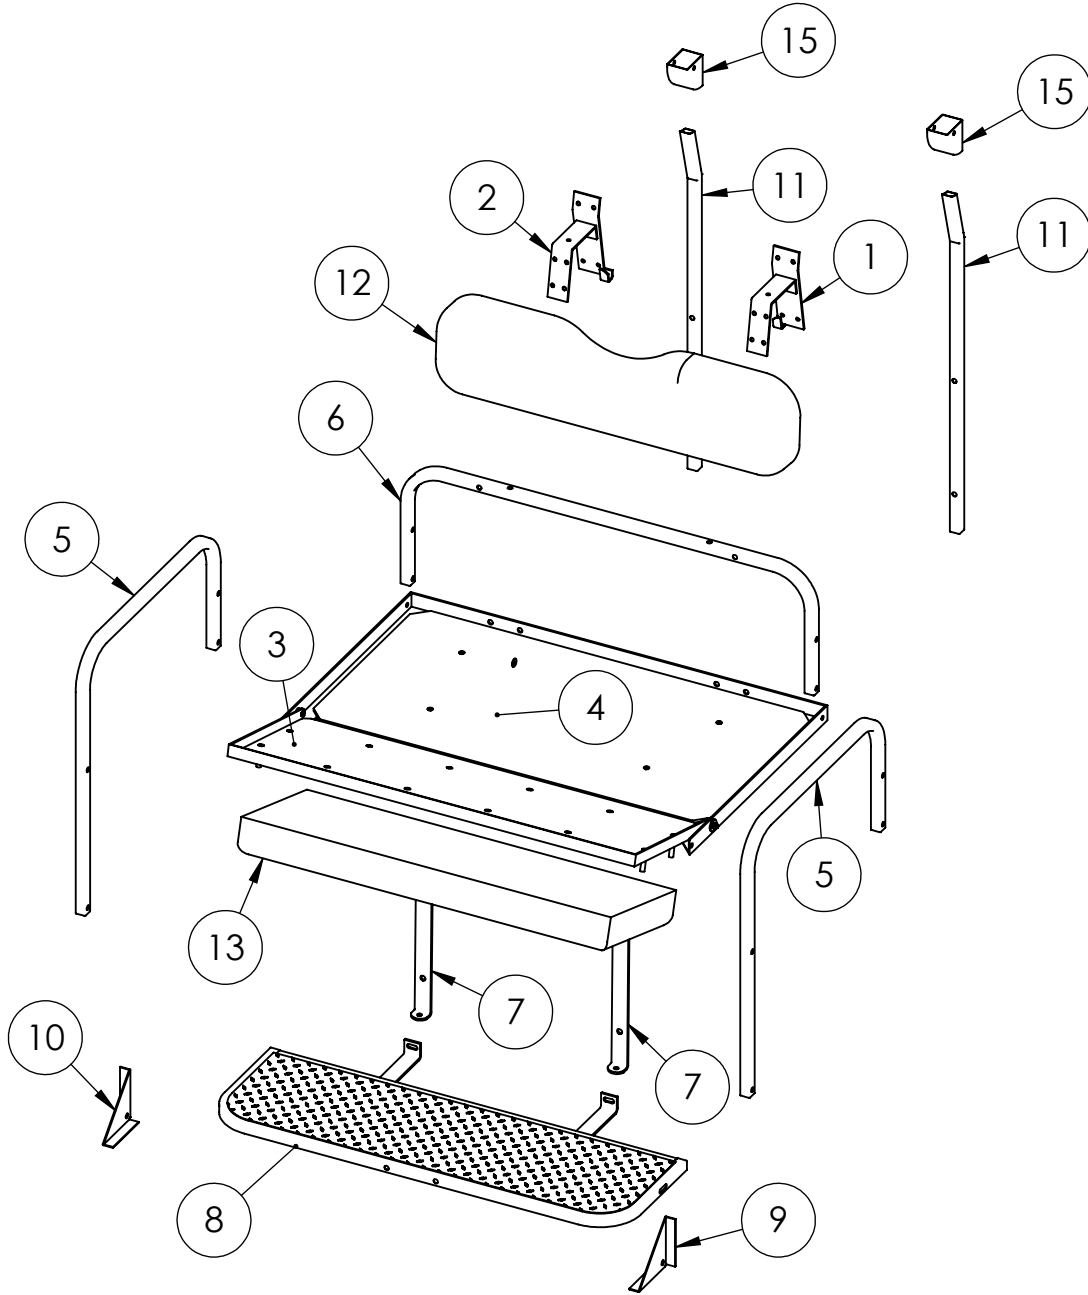

01-001/002 GENESIS150 REAR FLIP SEAT FOR CLUB CAR PRECEDENT (001-BUFF / 002-WHITE)

WARRANTY PARTS EXPLODED VIEW DIAGRAM

ITEM NO.	PART NO.	DESCRIPTION	QTY
1	W01-1-5	Lean Back Bracket-Pass	1
2	W01-1-4	Lean Back Bracket-Driver	1
3	W01-8-14	Flip Poly Board	1
*4	W01-8-15	Main Poly Board	1
5	W01-1-2	Arm Rest	2
6	W01-8-5	Horizontal Frame Bracket	1
7	W01-1-3	Bagwell Bracket	2
8	W01-1-1	Foot Plate	1
9	W01-8-4	Foot Plate Bracket-Pass	1
10	W01-8-3	Foot Plate Bracket-Driver	1

ITEM NO.	PART NO.	DESCRIPTION	QTY
11	W01-1-18	Rear Strut	2
12	W01-1-8P	Rear Lean Back Cushion-Buff	1
	W01-1-10P	Rear Lean Back Cushion-White	1
13	W01-1-9P	Rear Seat Cushion-Buff	1
	W01-1-11P	Rear Seat Cushion-White	1
14	W01-1-7	Hardware Pack	1
15	W01-1-17	Rear Strut Gutter	2

* Item#4 - The Warranty Part# is W01-8-17 for the Main Frame w/ Polyboard